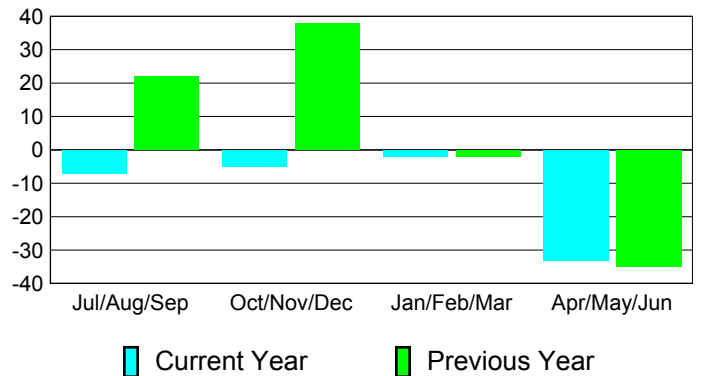

Membership Results
2010-2011

Membership
2009-2010

Month	Net Memb Goal	Actual New Memb	Actual Dropped Memb	Gain/Loss of Memb	Gain/Loss of Memb
Jul/Aug/Sep	20	22	-29	-7	22
Oct/Nov/Dec	15	22	-27	-5	38
Jan/Feb/Mar	-5	7	-9	-2	-2
Apr/May/June	5	11	-44	-33	-35
Totals	35	62	-109	-47	23

Membership Results 2010-2011

Goal, New, Dropped, Gain/Loss

Comparison of Membership Gain/Loss

Current Year Compared to the Previous Year

Gender Comparison 2010-2011

Jul/Aug/Sep

Oct/Nov/Dec

Jan/Feb/Mar

Apr/May/June

Male

Female