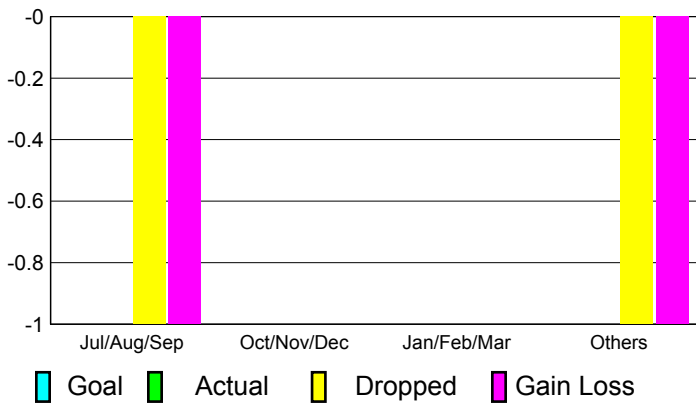

2010-2011 GMT Reports for District (or Undistricted) **District J 3**

GMT: Mr. Pedro Mario Marrello

Location: URUGUAY

GMT CA: 3

CLUBS

Club Results
2010-2011

Clubs
2009-2010

Month	New Club Goal	Actual New Clubs	Actual Dropped Clubs	Gain/Loss of Clubs	Gain/Loss of Clubs
Jul/Aug/Sep	0	0	-1	-1	0
Oct/Nov/Dec	0	0	0	0	1
Jan/Feb/Mar	0	0	0	0	0
Apr/May/June	0	0	-1	-1	0
Totals	0	0	-2	-2	1

Club Results 2010-2011

Goal, New, Dropped, Gain/Loss

Comparison of Club Gain/Loss

Current Year Compared to the Previous Year

YTD Status Quo Clubs 2010-2011

Status Quo Clubs Compared to Status Quo Members

MEMBERSHIP