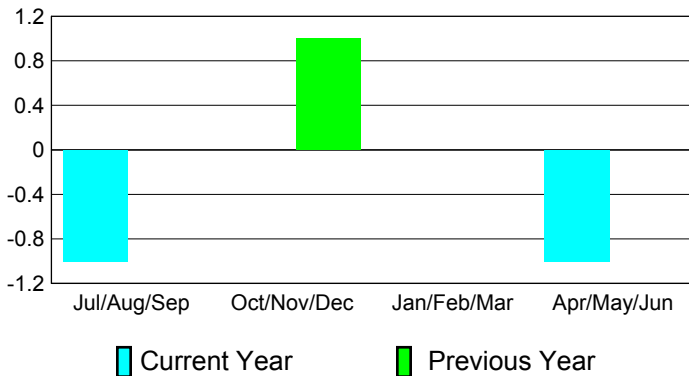

Club Results 2010-2011

Goal, New, Dropped, Gain/Loss

Comparison of Club Gain/Loss

Current Year Compared to the Previous Year

YTD Status Quo Clubs 2010-2011

Status Quo Clubs Compared to Status Quo Members

MEMBERSHIP