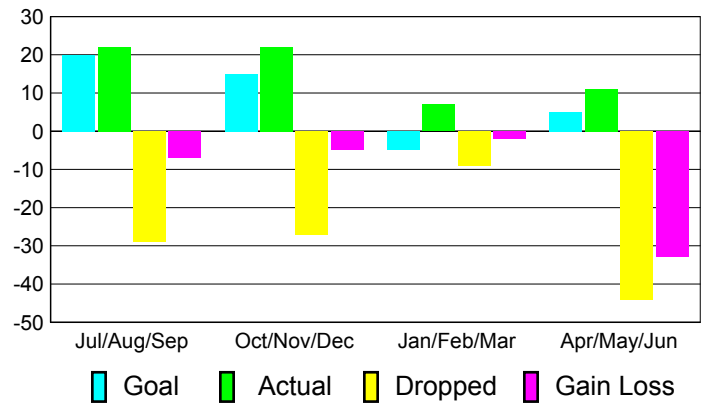

Membership Results 2010-2011

Goal, New, Dropped, Gain/Loss

Comparison of Membership Gain/Loss

Current Year Compared to the Previous Year